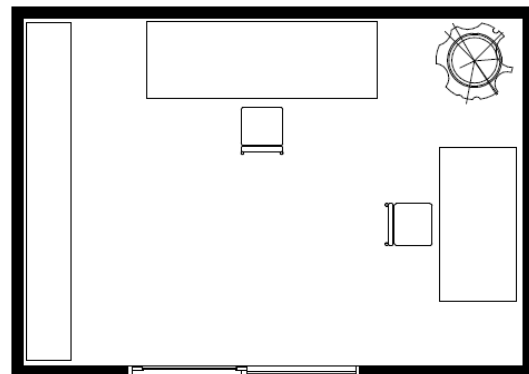

Floor Area
19m²

Beds

-

Bathroom

-

Kitchen

-

Studio S.2

A comfortable room offering flexibility for the everyday backyard. Whether you are after some extra space, an office or just somewhere to relax, this minimalist building caters to everyone's needs.

FLOOR plan

approx. 5.4m x 3.6m