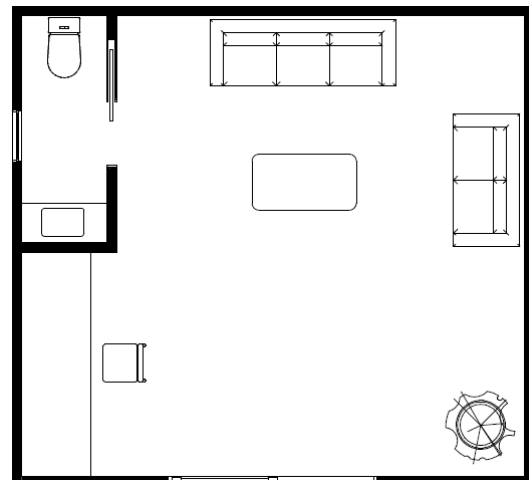

Floor Area  
32m<sup>2</sup>

Beds

-

Powder Room

1

Kitchen

-

## Studio S.4

A comfortable room offering flexibility for the everyday backyard. Whether you are after some extra space, an office or just somewhere to relax, this minimalist building caters to everyone's needs.

FLOOR plan

approx. 6.0m x 5.4m